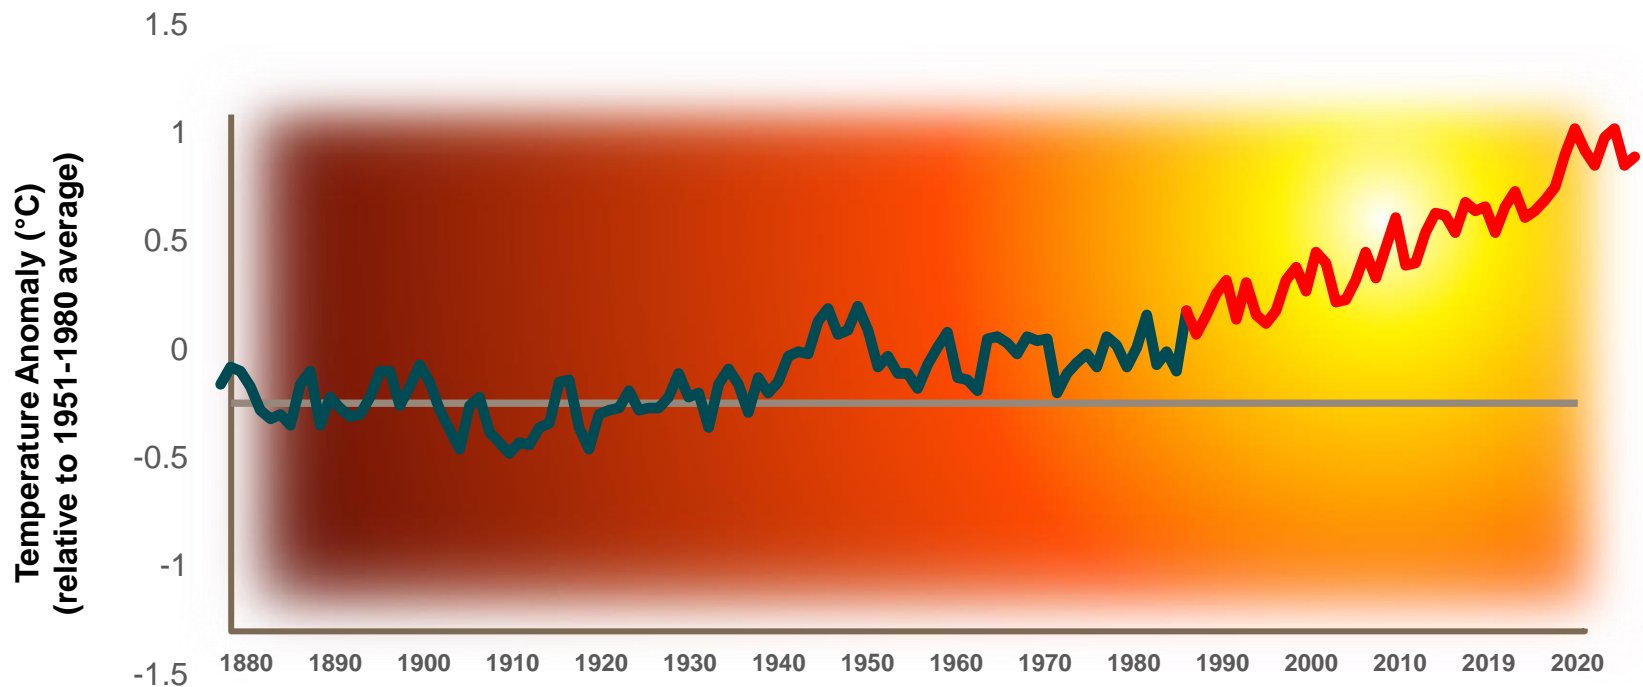

Temperatures Are Increasing Globally