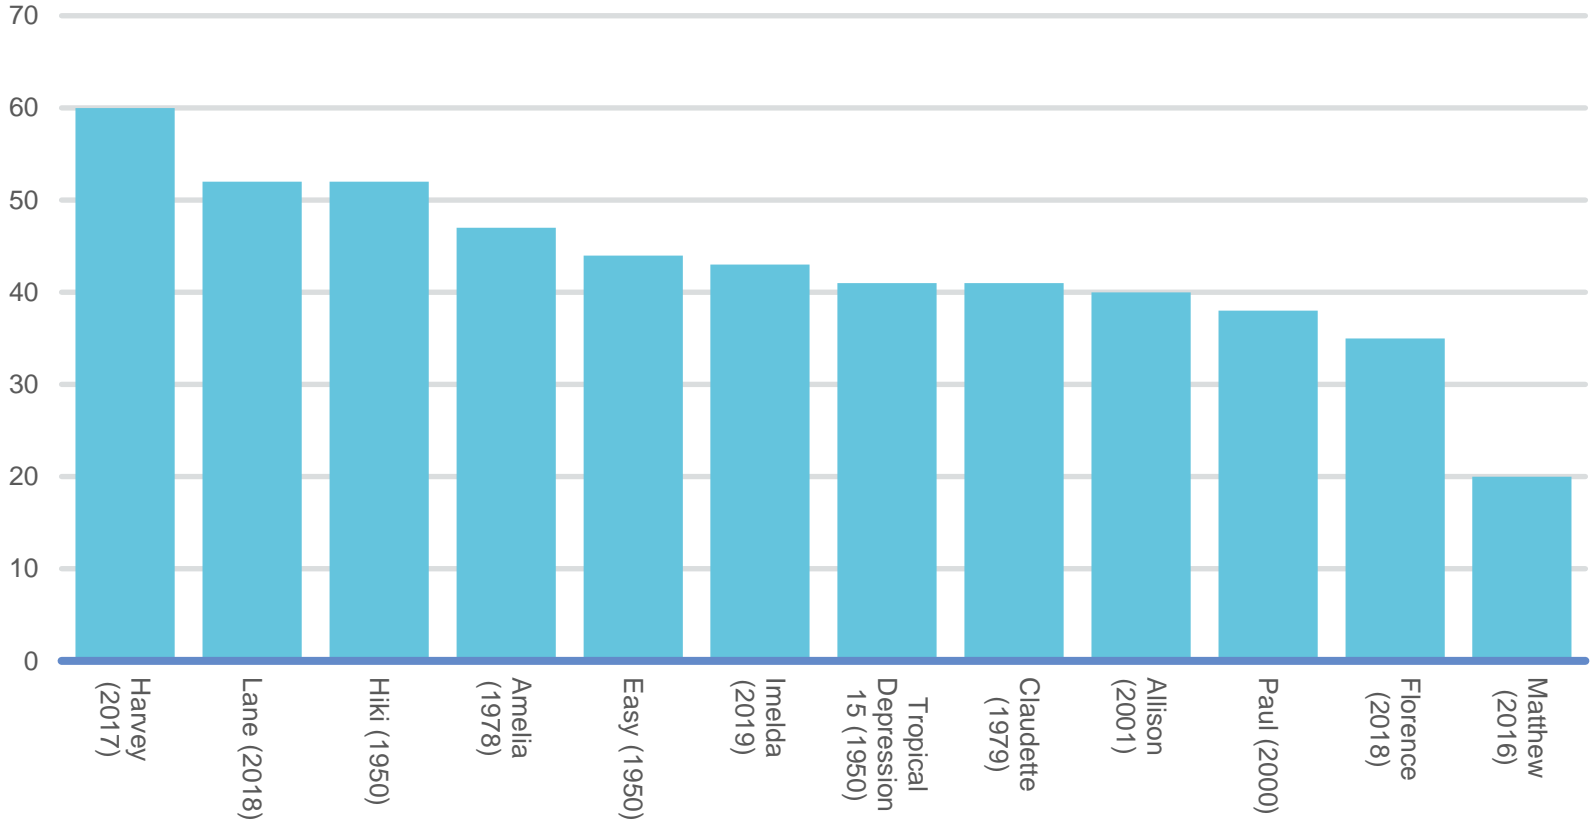

Climate Change

Extreme Precipitation and Flooding

Projected Change in Extreme Precipitation By 2100

When It Rains It Pours... and Floods

1°C of warming = 7% more moisture

Climate Change

Wind and Coastal Flooding

Sea Levels Are Changing Around the World

The map above illustrates relative sea level trends, with arrows representing the direction and magnitude of change. Click on an arrow to access additional information about that station.