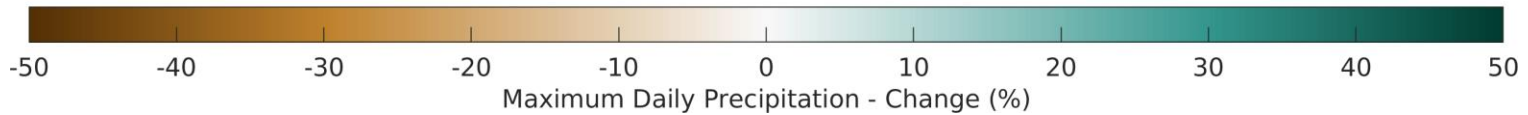

Projected Change in Extreme Precipitation By 2100