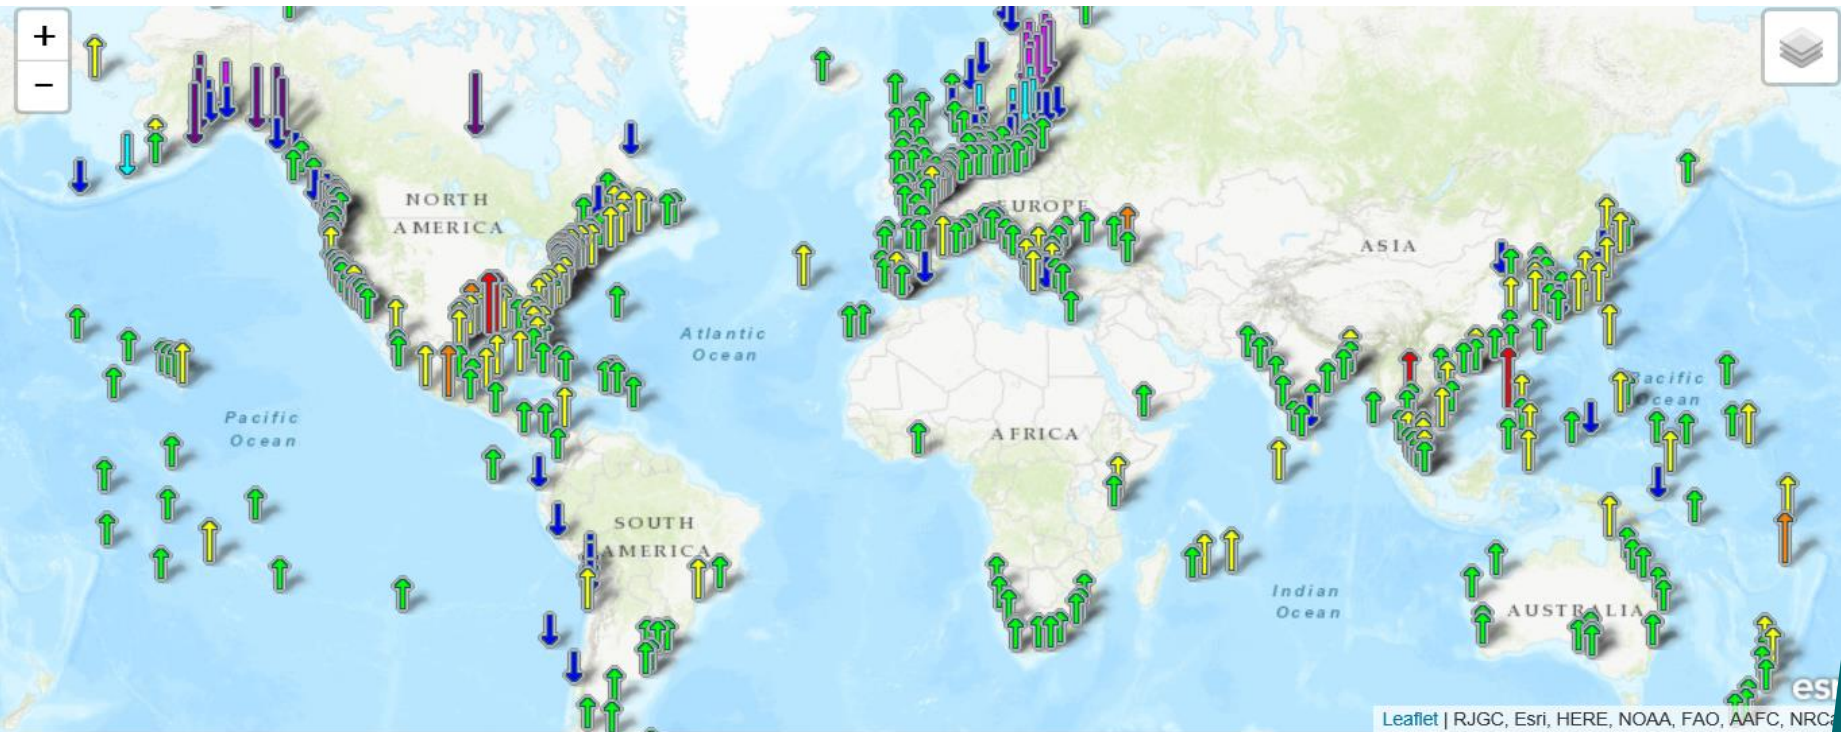

More Intense Tropical Cyclones (Hurricanes)

- ❑ **Less storms overall**
- ❑ **Stronger storms (Cat 4-5)**
- ❑ **More rainfall**

Hurricanes Are Often Flood Events

Extreme Rainfall Events in the US (inches)

Sea Levels Are Changing Around the World

The map above illustrates relative sea level trends, with arrows representing the direction and magnitude of change. Click on an arrow to access additional information about that station.