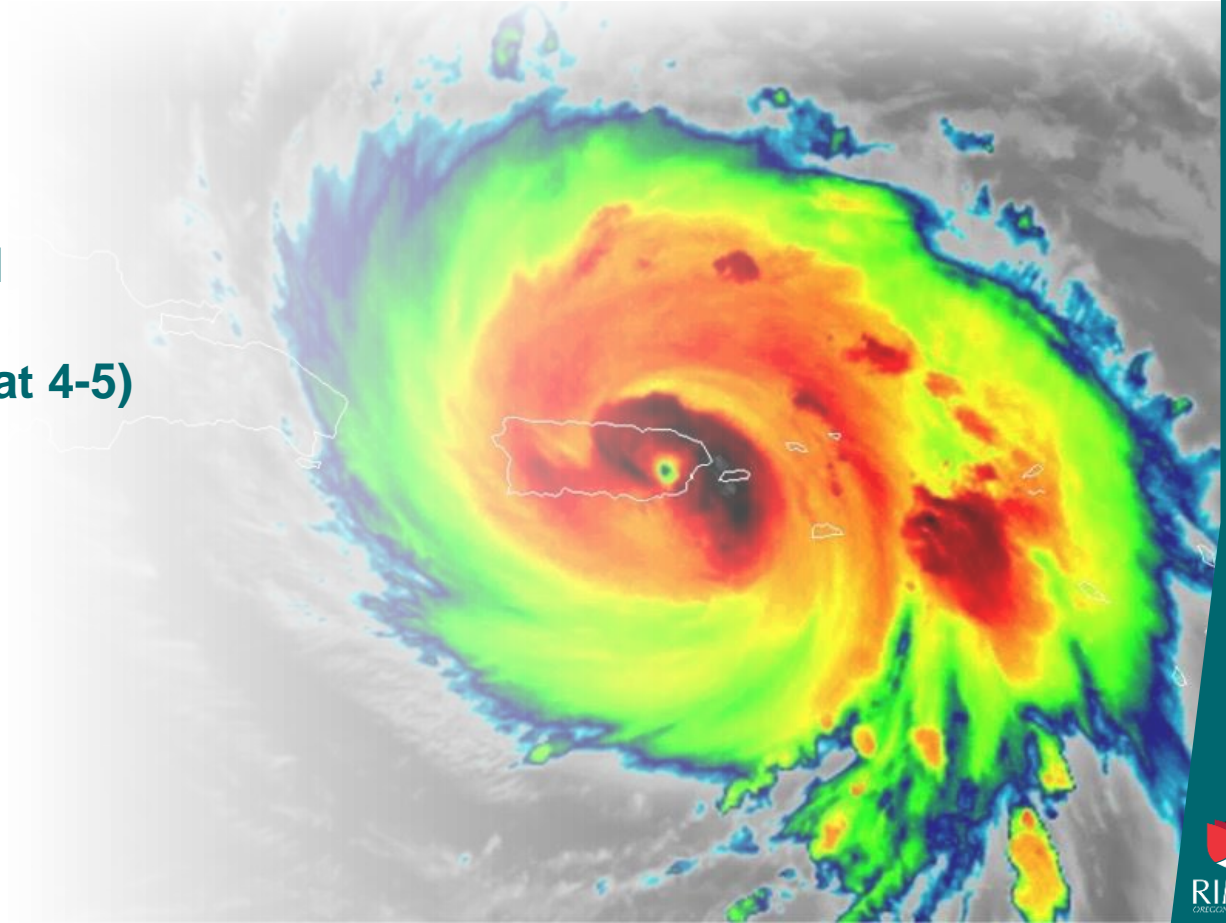

Climate Change

Extreme Precipitation and Flooding

Projected Change in Extreme Precipitation By 2100

When It Rains It Pours... and Floods

1°C of warming = 7% more moisture

Climate Change

Wind and Coastal Flooding

More Intense Tropical Cyclones (Hurricanes)

- ❑ **Less storms overall**
- ❑ **Stronger storms (Cat 4-5)**
- ❑ **More rainfall**

Hurricanes Are Often Flood Events

Extreme Rainfall Events in the US (inches)

Sea Levels Are Changing Around the World

The map above illustrates relative sea level trends, with arrows representing the direction and magnitude of change. Click on an arrow to access additional information about that station.